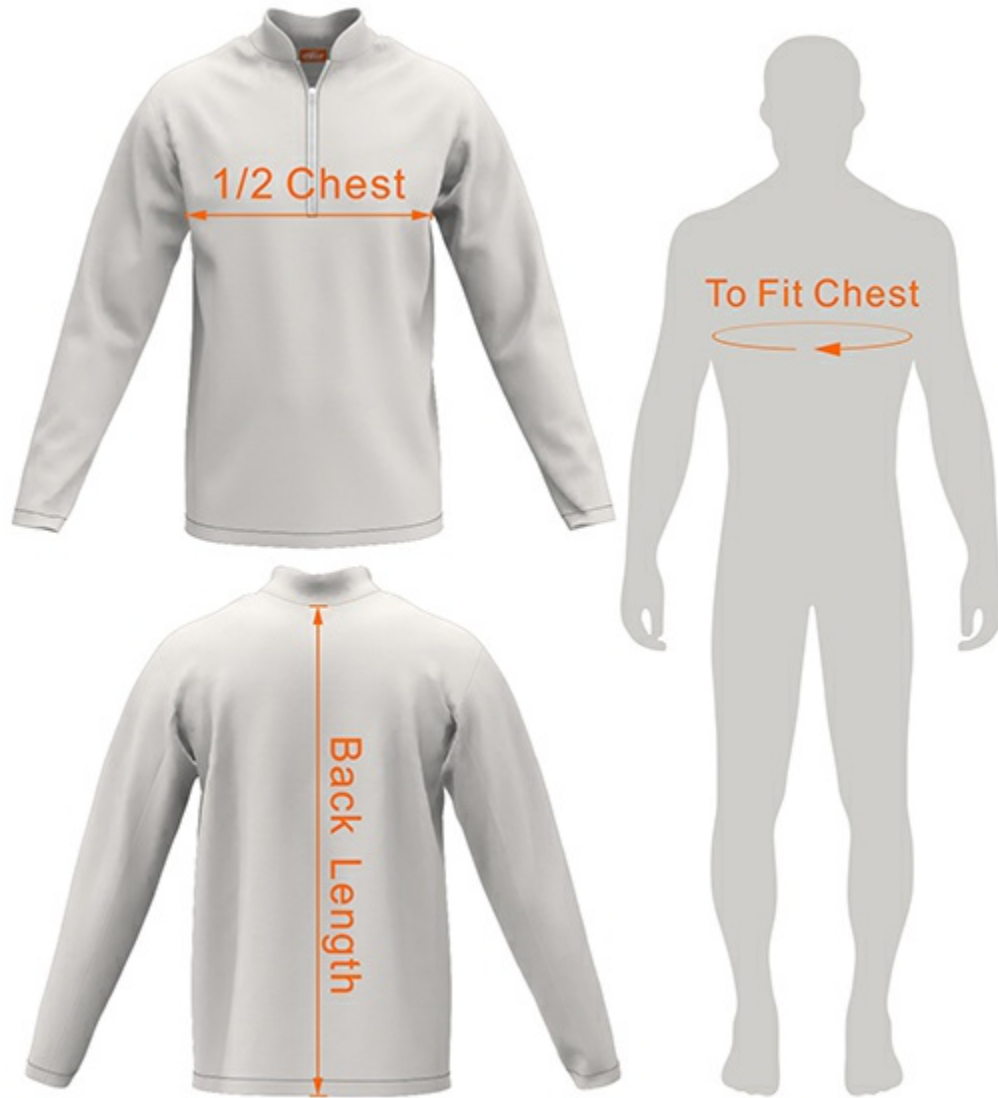

Fishing Shirt 1/3 Zip - Size charts

Men	XS	S	M	L	XL	2XL	3XL	4XL	5XL	6XL	7XL
To fit Chest (cm)	95-100	100-105	105-110	110-115	115-120	120-127	127-134	134-141	141-148	148-155	155-162
1/2 Chest (cm)	51.5	54	56.5	59	61.5	65	68.5	72	75.5	79	82.5
Back Length (cm)	67	69.5	72	74	77	81	85	88	89	89.5	90

Women	4	6	8	10	12	14	16	18	20	22	24	26
To fit Chest (cm)	74-79	79-84	84-89	89-94	94-99	99-104	104-109	109-114	114-119	119-124	124-129	129-134
1/2 Chest (cm)	40	42.5	44.5	47	49.5	52	54.5	57	59.5	62	64.5	67
Back Length (cm)	57	59.5	62	64.5	67	69	71	72.5	74.5	76.5	78	79.5

Youth	4Y	6Y	8Y	10Y	12Y	14Y
To fit Chest (cm)	60-65	65-70	70-75	75-80	80-85	85-90
1/2 Chest (cm)	33.5	36	38.5	41	43.5	46
Back Length (cm)	43	45.5	52.5	57.5	59.5	61.5

Variations +/- 2cm

The sizing on the chart is the actual measurement of the garment itself.