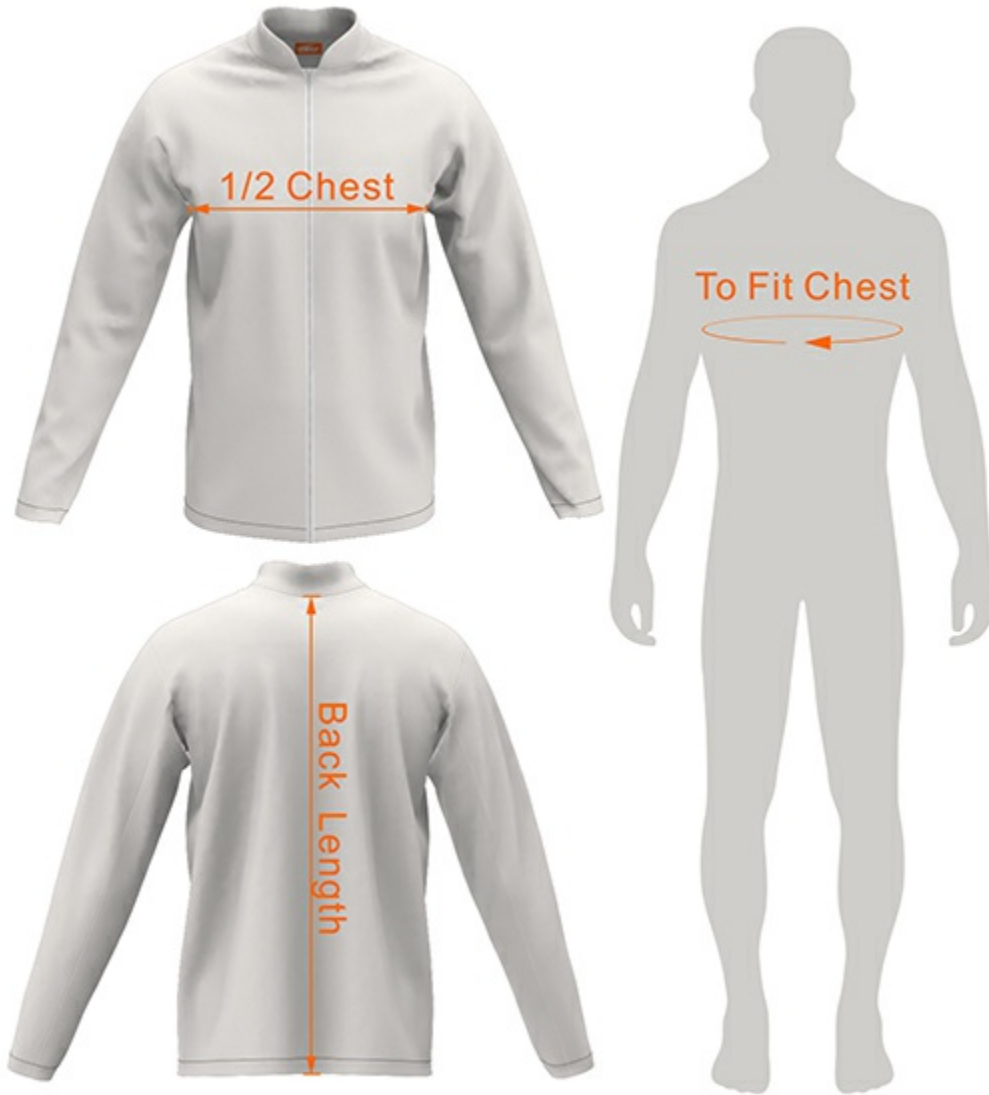

Fishing Shirt - Size charts

| Men | XS | S | M | L | XL | 2XL | 3XL | 4XL | 5XL | 6XL | 7XL |
|--------------------------|--------|---------|---------|---------|---------|---------|---------|---------|---------|---------|---------|
| To fit Chest (cm) | 95-100 | 100-105 | 105-110 | 110-115 | 115-120 | 120-127 | 127-134 | 134-141 | 141-148 | 148-155 | 155-162 |
| 1/2 Chest (cm) | 51.5 | 54 | 56.5 | 59 | 61.5 | 65 | 68.5 | 72 | 75.5 | 79 | 82.5 |
| Back Length (cm) | 67 | 69.5 | 72 | 74 | 77 | 81 | 85 | 88 | 89 | 89.5 | 90 |

| Women | 4 | 6 | 8 | 10 | 12 | 14 | 16 | 18 | 20 | 22 | 24 | 26 |
|--------------------------|-------|-------|-------|-------|-------|--------|---------|---------|---------|---------|---------|---------|
| To fit Chest (cm) | 74-79 | 79-84 | 84-89 | 89-94 | 94-99 | 99-104 | 104-109 | 109-114 | 114-119 | 119-124 | 124-129 | 129-134 |
| 1/2 Chest (cm) | 40 | 42.5 | 44.5 | 47 | 49.5 | 52 | 54.5 | 57 | 59.5 | 62 | 64.5 | 67 |
| Back Length (cm) | 57 | 59.5 | 62 | 64.5 | 67 | 69 | 71 | 72.5 | 74.5 | 76.5 | 78 | 79.5 |

| Youth | 4Y | 6Y | 8Y | 10Y | 12Y | 14Y |
|--------------------------|-------|-------|-------|-------|-------|-------|
| To fit Chest (cm) | 60-65 | 65-70 | 70-75 | 75-80 | 80-85 | 85-90 |
| 1/2 Chest (cm) | 33.5 | 36 | 38.5 | 41 | 43.5 | 46 |
| Back Length (cm) | 43 | 45.5 | 52.5 | 57.5 | 59.5 | 61.5 |